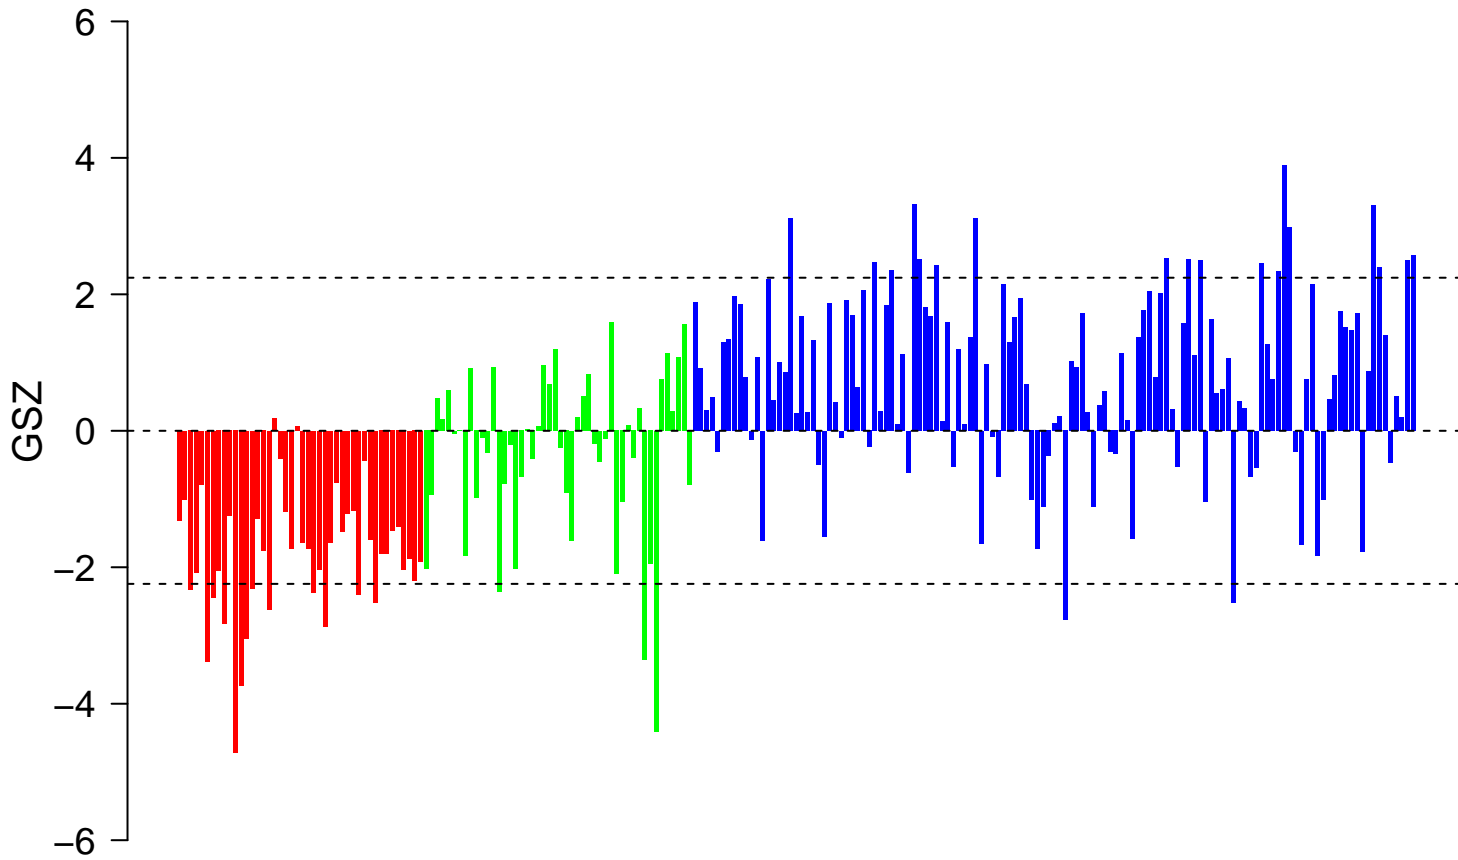

# REACTOME\_CELL\_EXTRACELLULAR\_MATRIX\_INTERACTIONS

# REACTOME\_CELL\_EXTRACELLULAR\_MATRIX\_INTERACTIONS

■ on  
■ -  
□ off